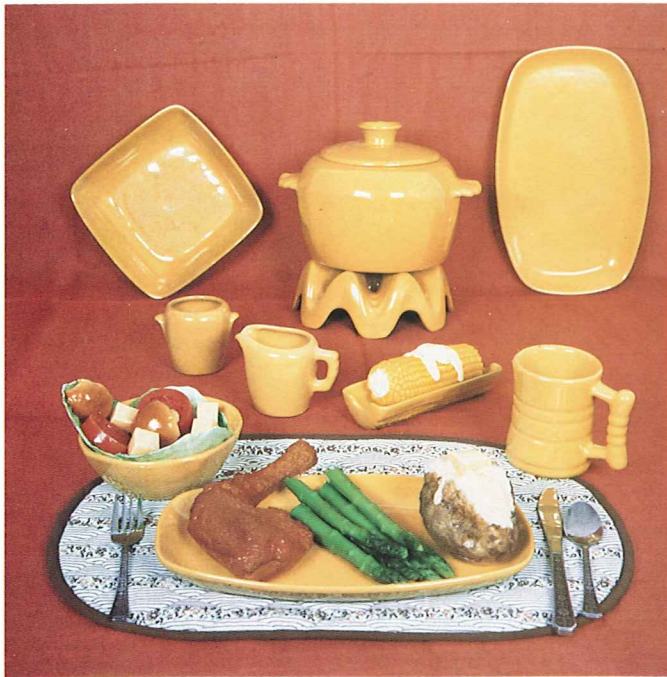

PLATTER STYLE DINING

Casual — Informal — Comfortable

Try platter style dining once, and never return to Dining in the Round

6PLS SET 36-PIECE SERVICE SET FOR EIGHT Boxed 115.00

6PLS Set Not Available in Terra Cotta

- | | |
|-------------------|--------------------|
| 8—C3—Mugs | 1—5Q —13" Platter |
| 8—6P—11" Platters | 1—5DA—Creamer |
| 8—5PS—9" Platters | 1—5DB—Sugar |
| 8—14-oz Bowls | 1—5NS—9" Veg. Bowl |

5QSLS SET 36-PIECE SERVICE SET FOR EIGHT Boxed 125.00

5QSLS Set Not Available in Flame or Terra Cotta

- | | |
|--------------------|--------------------|
| 8—C3—Mugs | 1—5Q—13" Platter |
| 8—5QS—13" Platters | 1—5DA—Creamer |
| 8—5PS—9" Platters | 1—5DB—Sugar |
| 8—14-oz. Bowls | 1—5NS—9" Veg. Bowl |

12 PIECE BREAKFAST SET (Boxed) 35.00 4 — 5XS 10 OZ. BOWLS 4 — 5PS PLATTERS 4 — C3 MUGS

**B
S
E
T**

12 PIECE LUNCHEON SET (Boxed) 38.50 4 — 5X 14 OZ. BOWLS 4 — 6P PLATTERS 4 — C3 MUGS

**L
S
E
T**

ADD 50% FOR FLAME.